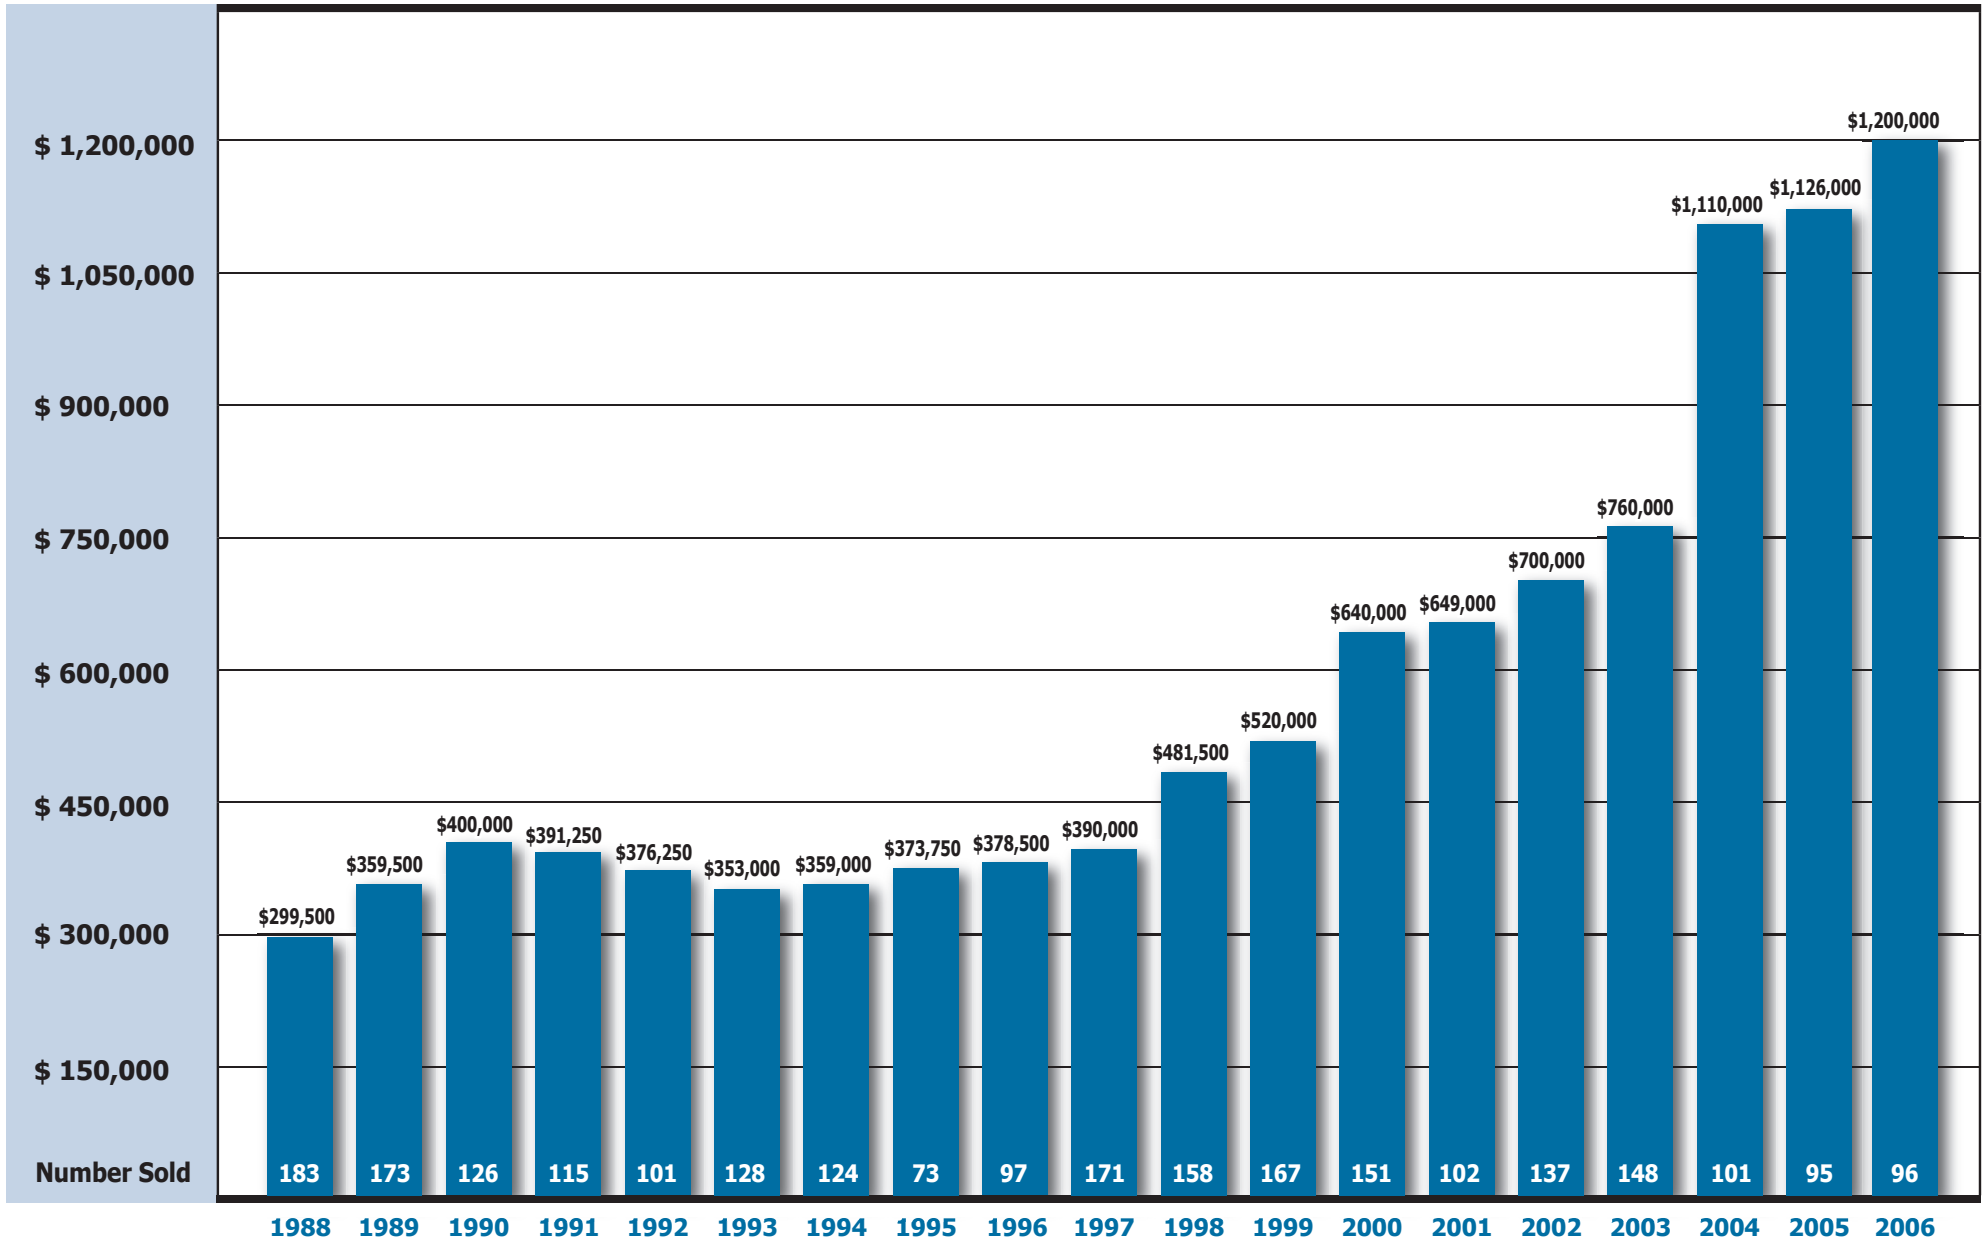

Machelle Richardson

Coldwell Banker Previews Specialist

Coldwell Banker
6015 Paseo Delicias
Rancho Santa Fe, CA 92067

Historical Median Sale Prices - Single Family Homes

Solana Beach (92075)

Machelle Richardson

Coldwell Banker Previews Specialist

Coldwell Banker
6015 Paseo Delicias
Rancho Santa Fe, CA 92067

Historical Median Sale Prices - Condominiums Solana Beach (92075)