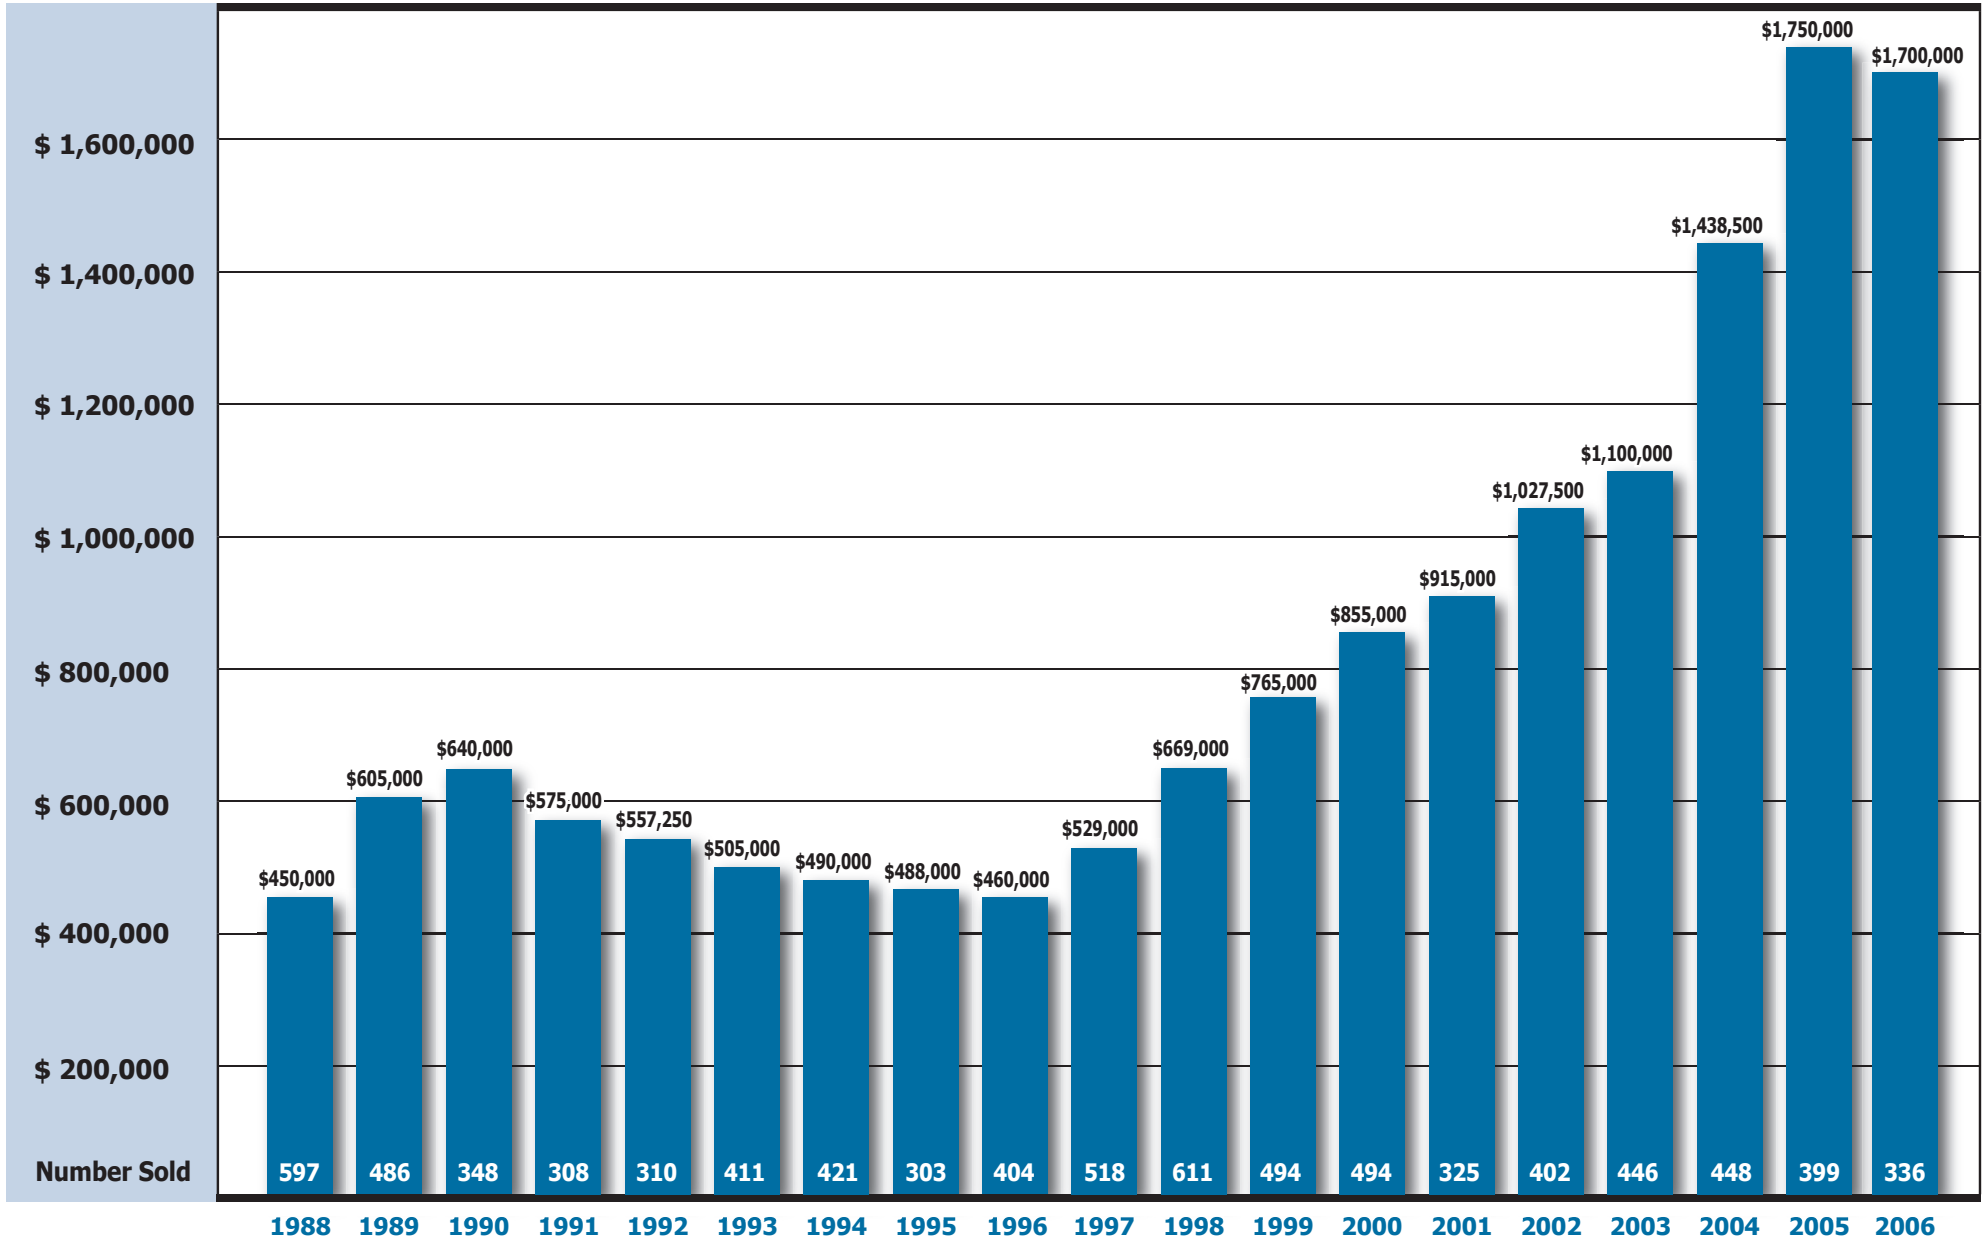

**Machelle Richardson**

Coldwell Banker Previews Specialist

Coldwell Banker  
6015 Paseo Delicias  
Rancho Santa Fe, CA 92067

# Historical Median Sale Prices - Single Family Homes La Jolla (92037)

**Machelle Richardson**

Coldwell Banker Previews Specialist

Coldwell Banker  
6015 Paseo Delicias  
Rancho Santa Fe, CA 92067

# Historical Median Sale Prices - Condominiums La Jolla (92037)