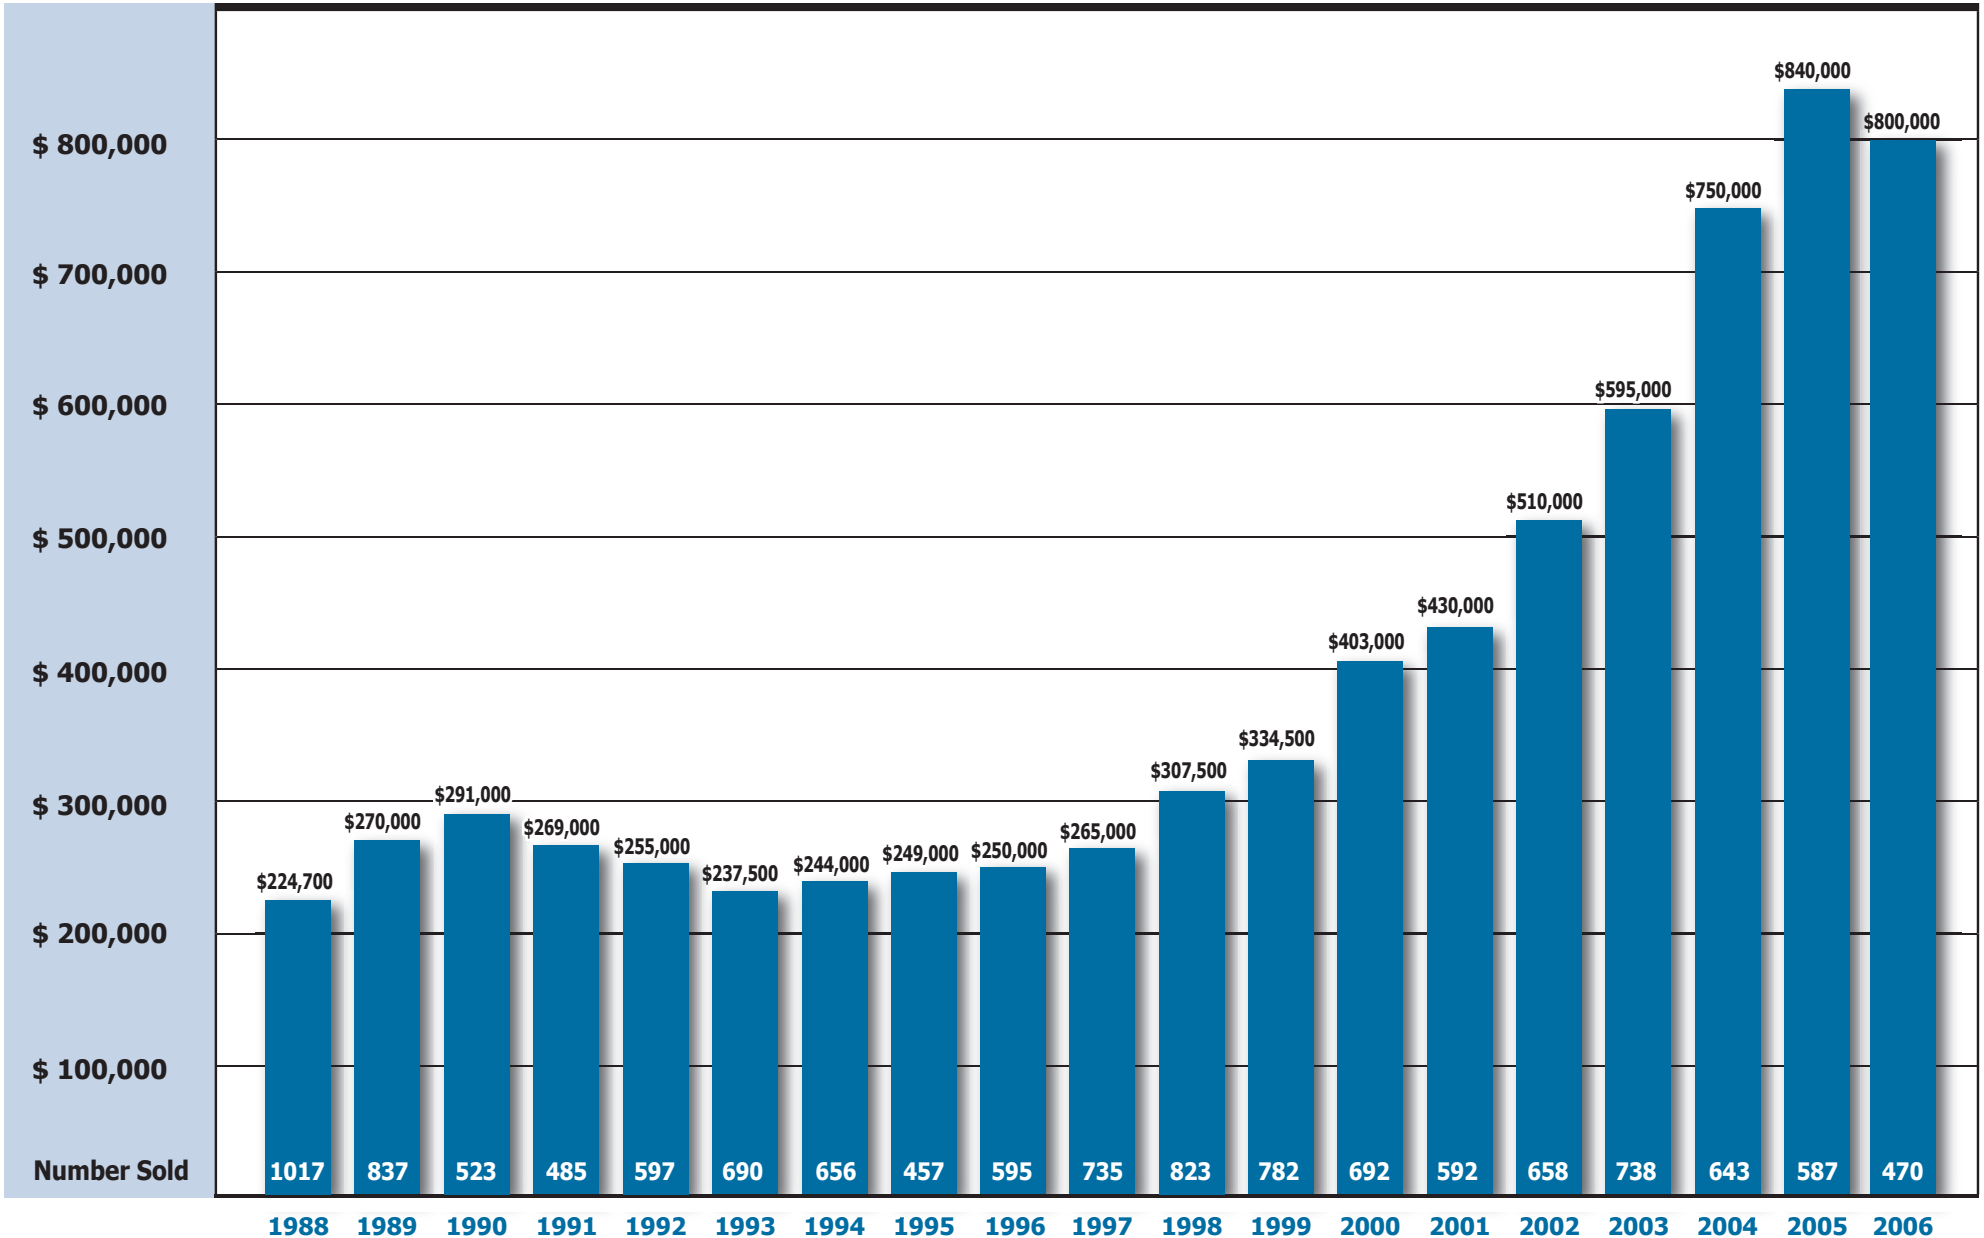

Machelle Richardson

Coldwell Banker Previews Specialist

Coldwell Banker
6015 Paseo Delicias
Rancho Santa Fe, CA 92067

Historical Median Sale Prices - Single Family Homes Encinitas (92024)

Historical Median Sale Prices - Condominiums Encinitas (92024)