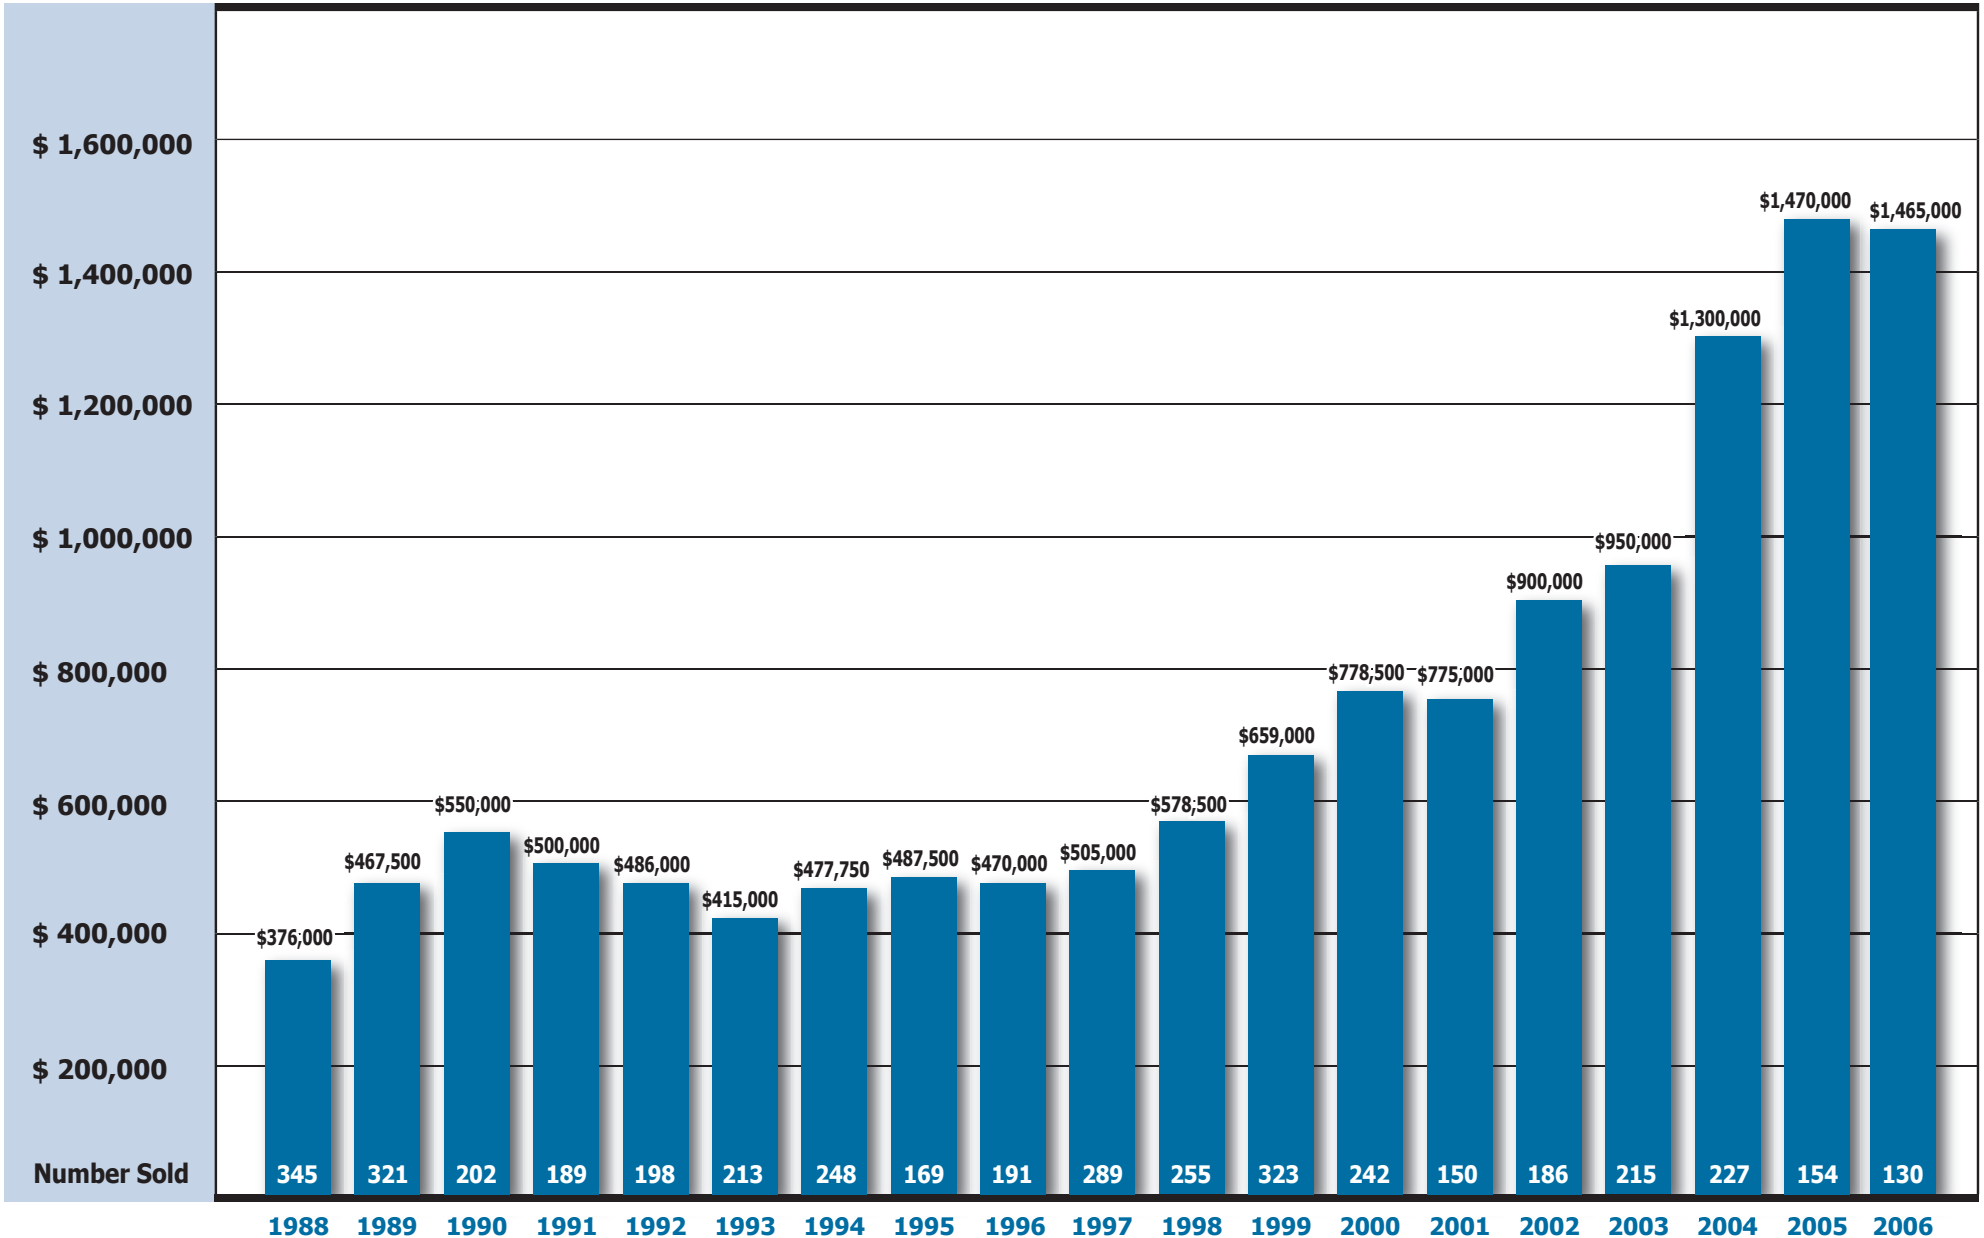

Machelle Richardson

Coldwell Banker Previews Specialist

Coldwell Banker
6015 Paseo Delicias
Rancho Santa Fe, CA 92067

Historical Median Sale Prices - Single Family Homes Del Mar (92014)

Machelle Richardson

Coldwell Banker Previews Specialist

Coldwell Banker
6015 Paseo Delicias
Rancho Santa Fe, CA 92067

Historical Median Sale Prices - Condominiums Del Mar (92014)