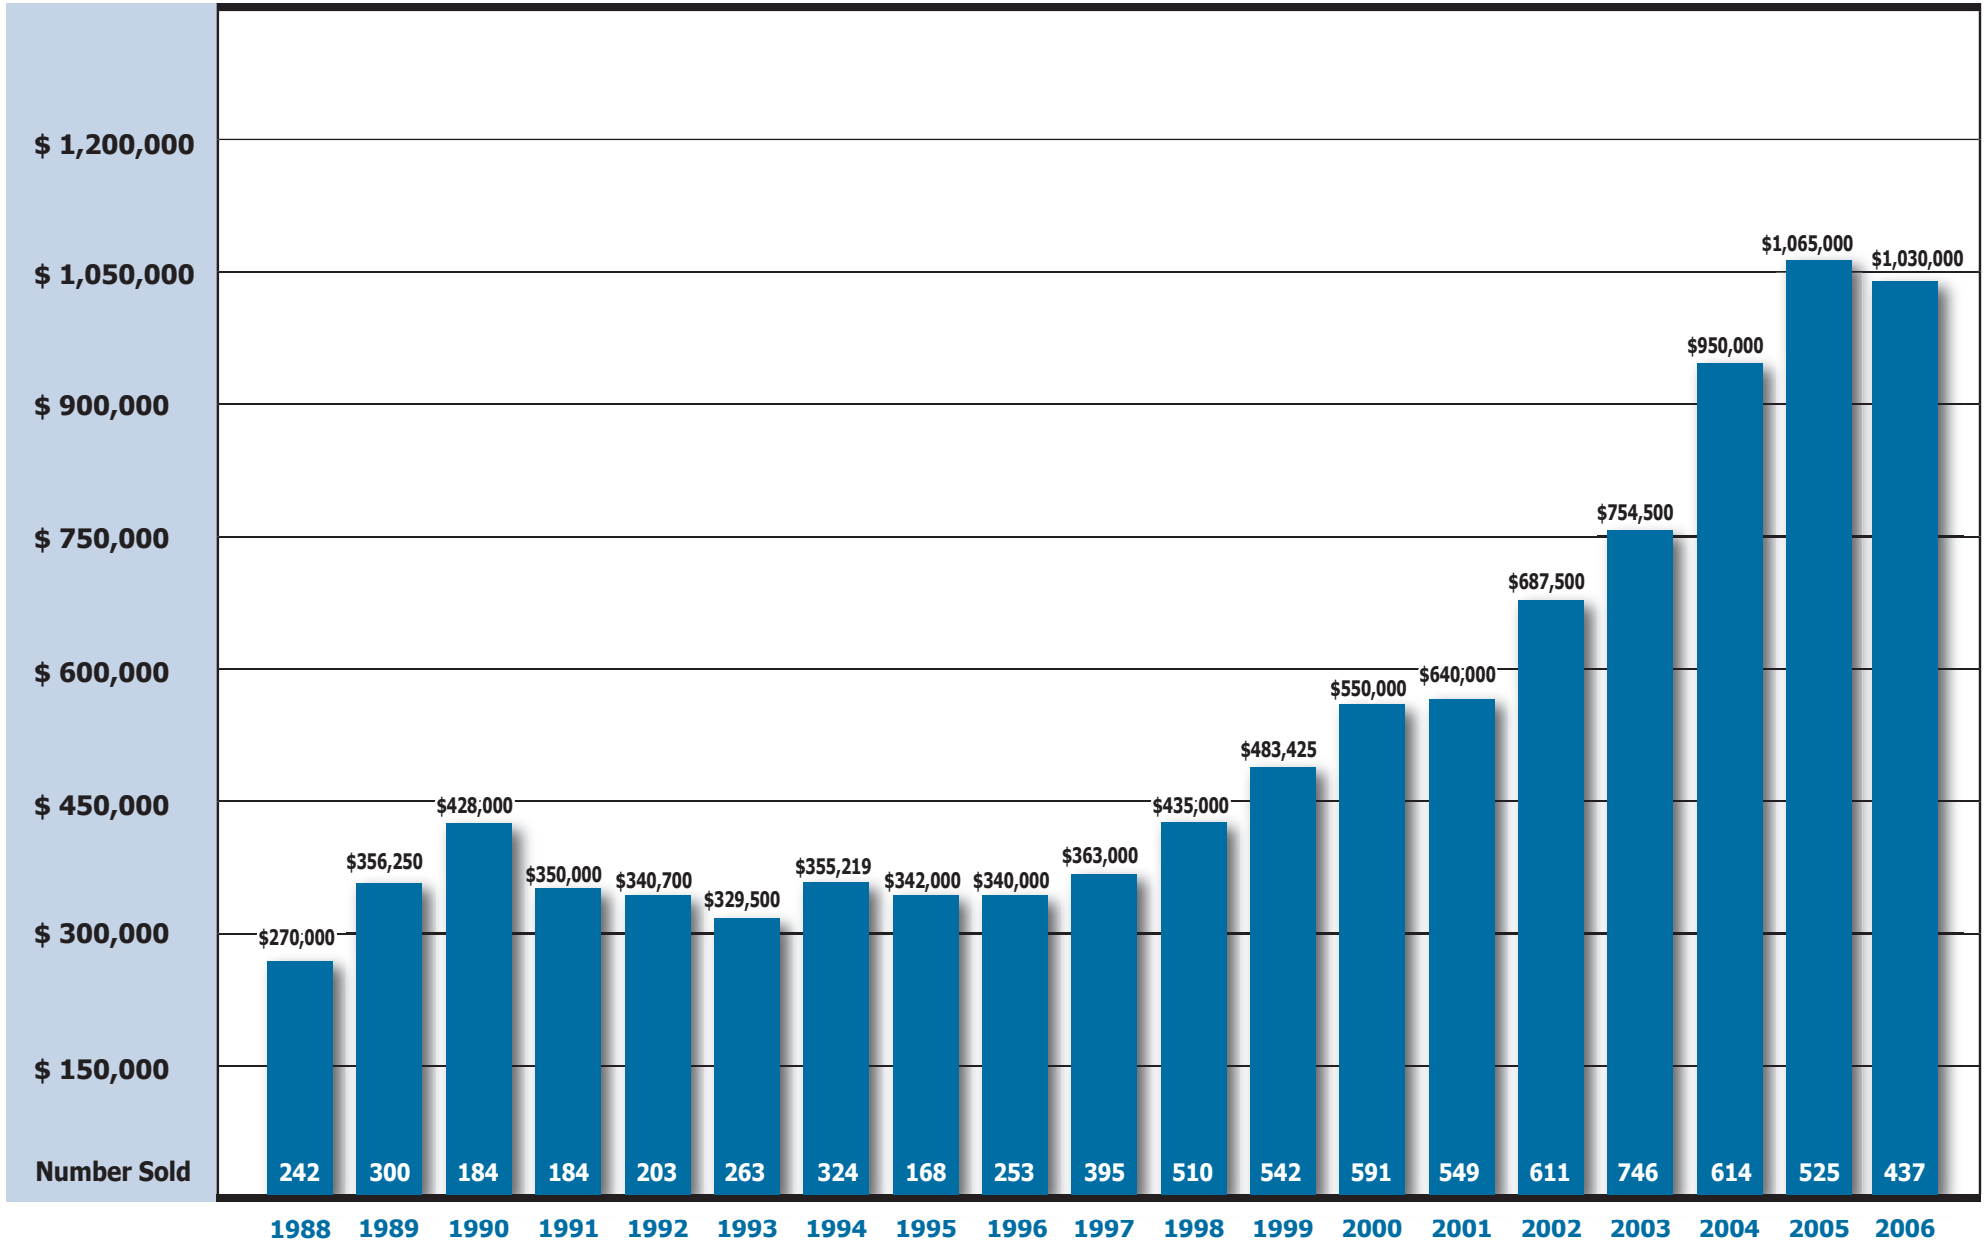

# Historical Median Sale Prices - Single Family Homes Carmel Valley (92130)

**Machelle Richardson**

Coldwell Banker Previews Specialist

Coldwell Banker  
6015 Paseo Delicias  
Rancho Santa Fe, CA 92067

# Historical Median Sale Prices - Condominiums Carmel Valley (92130)